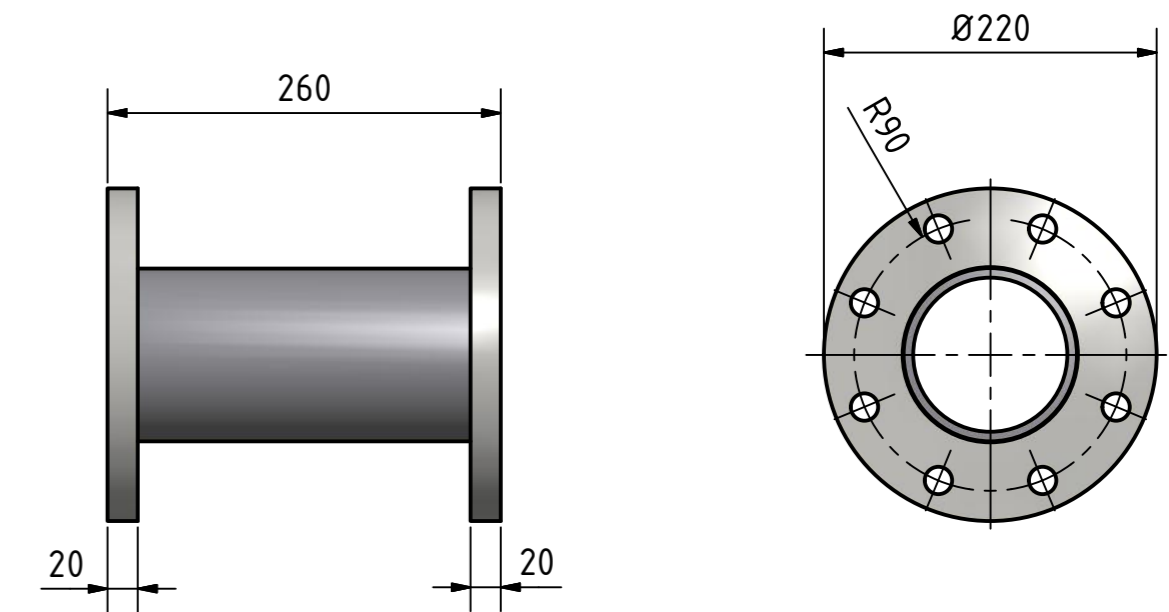

Installation

A: Box installed like drawn.
B: Box installed mirrored.

A: 250 bis 380
B: 100 bis 220

Fan jet angle nozzle

Fan jet blow nozzle

WDS II (Changeable nozzle system II)

Fan jet blow- a. Fan jet angle nozzle
with conection -pipe and -box