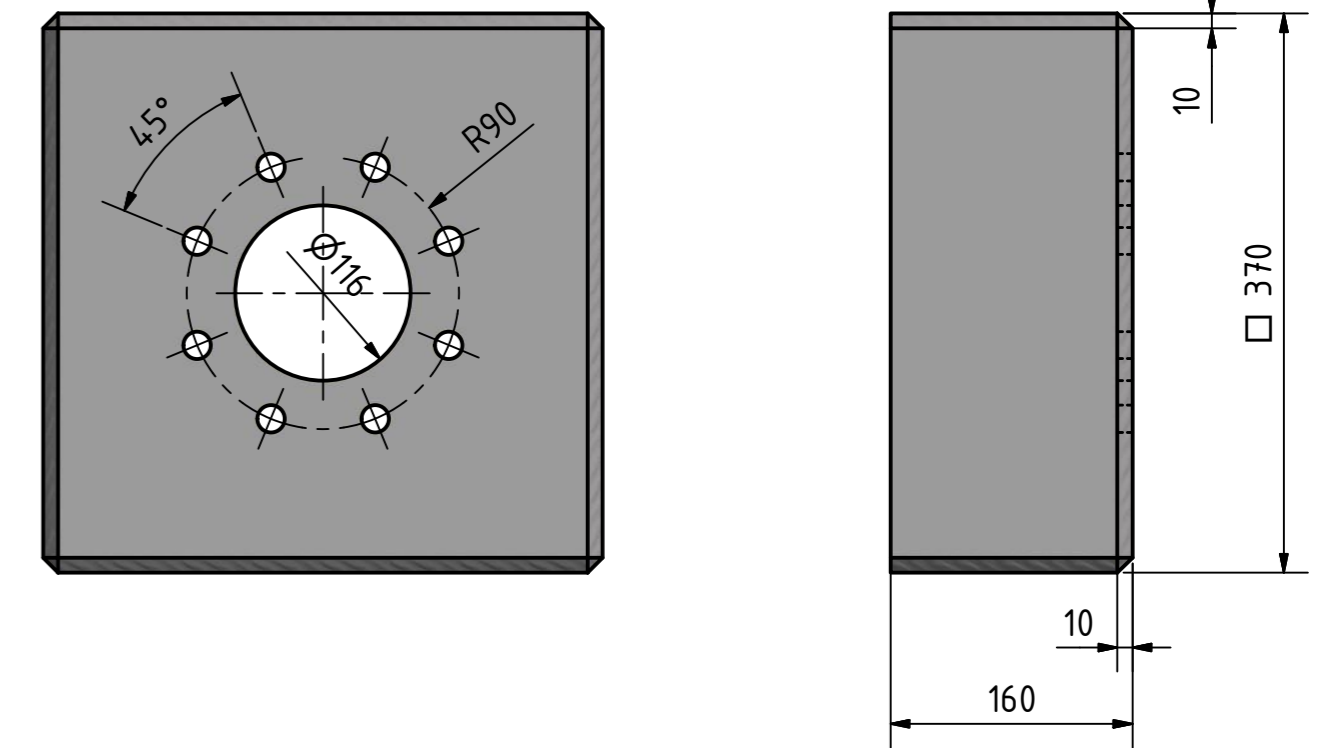

Installation

A: Box installed like drawn.
B: Box installed mirrored.

A: 250 bis 380
B: 100 bis 220

Fan jet angle nozzle

Fan jet blow nozzle

WDS II (Changeable nozzle system II)

Fan jet blow- a. Fan jet angle nozzle
with conection -pipe and -box