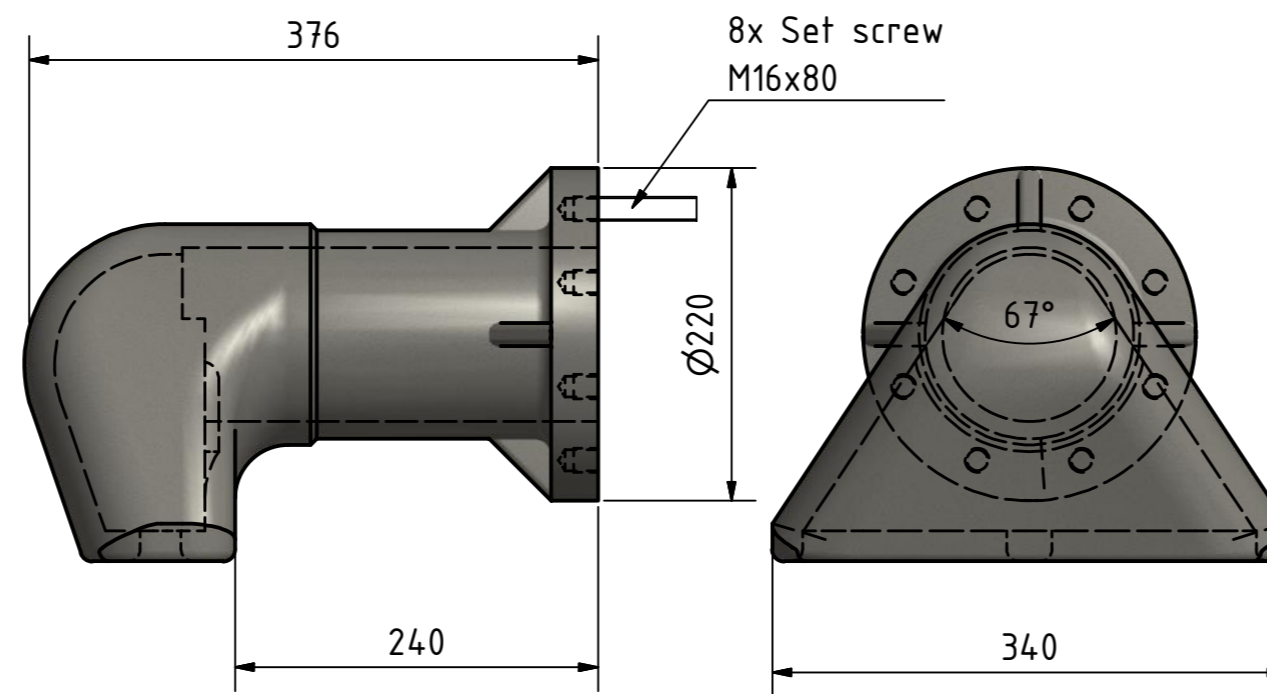

Installation

A: Box installed like drawn.
B: Box installed mirrored.

A: 250 bis 380
B: 100 bis 220

Fan jet angle nozzle

Fan jet blow nozzle

WDS II (Changeable nozzle system II)

Fan jet blow- a. Fan jet angle nozzle
with conection -pipe and -box