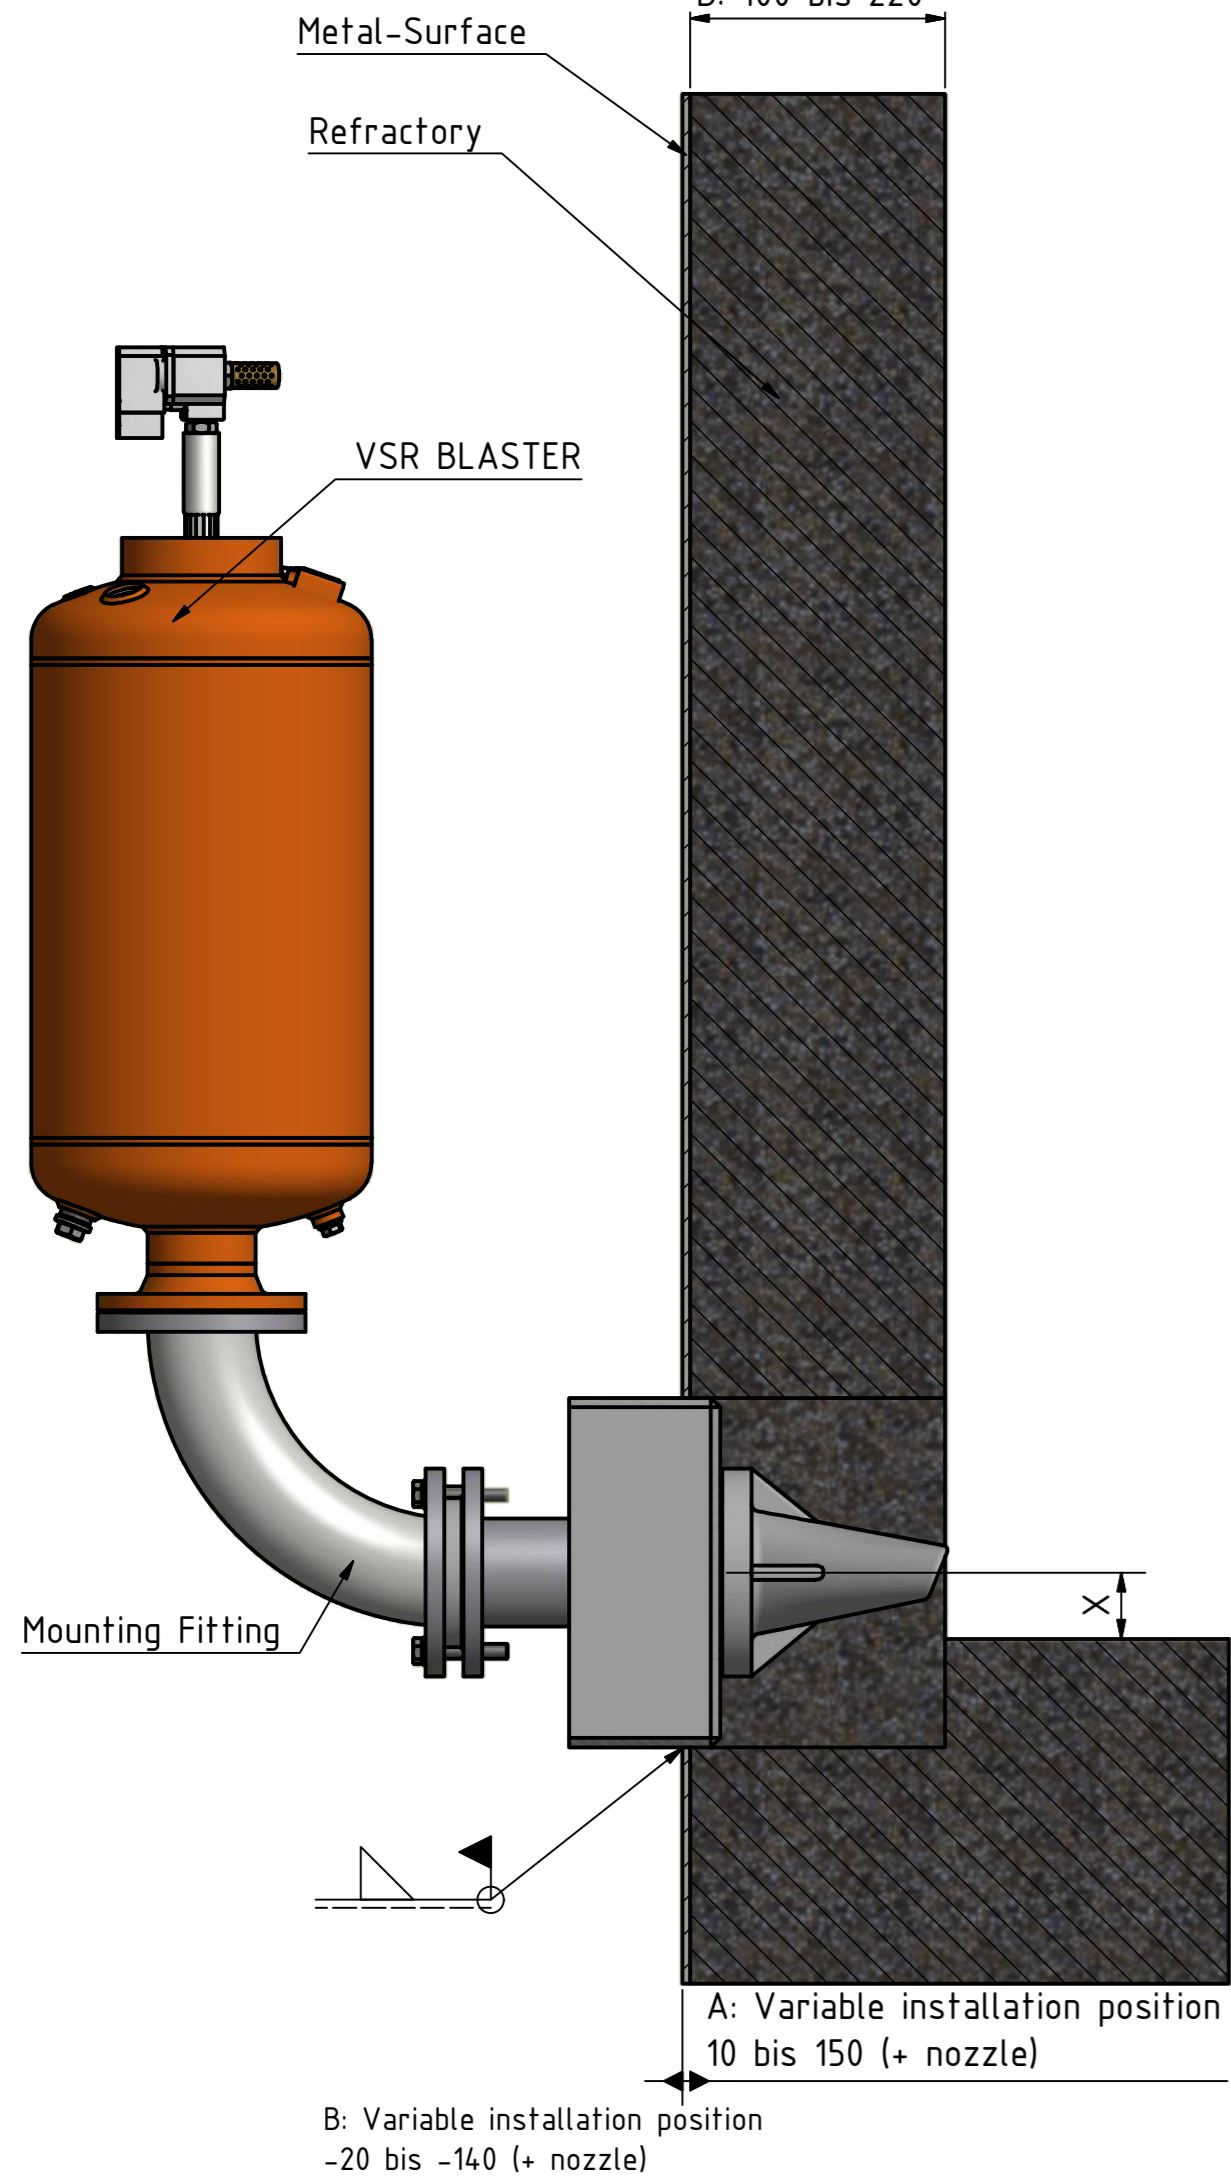

Installation

A: Box installed like drawn.
B: Box installed mirrored.

A: 250 bis 380
B: 100 bis 220

Fan jet angle nozzle

Fan jet blow nozzle

WDS II (Changeable nozzle system II)

Fan jet blow- a. Fan jet angle nozzle
with conection -pipe and -box