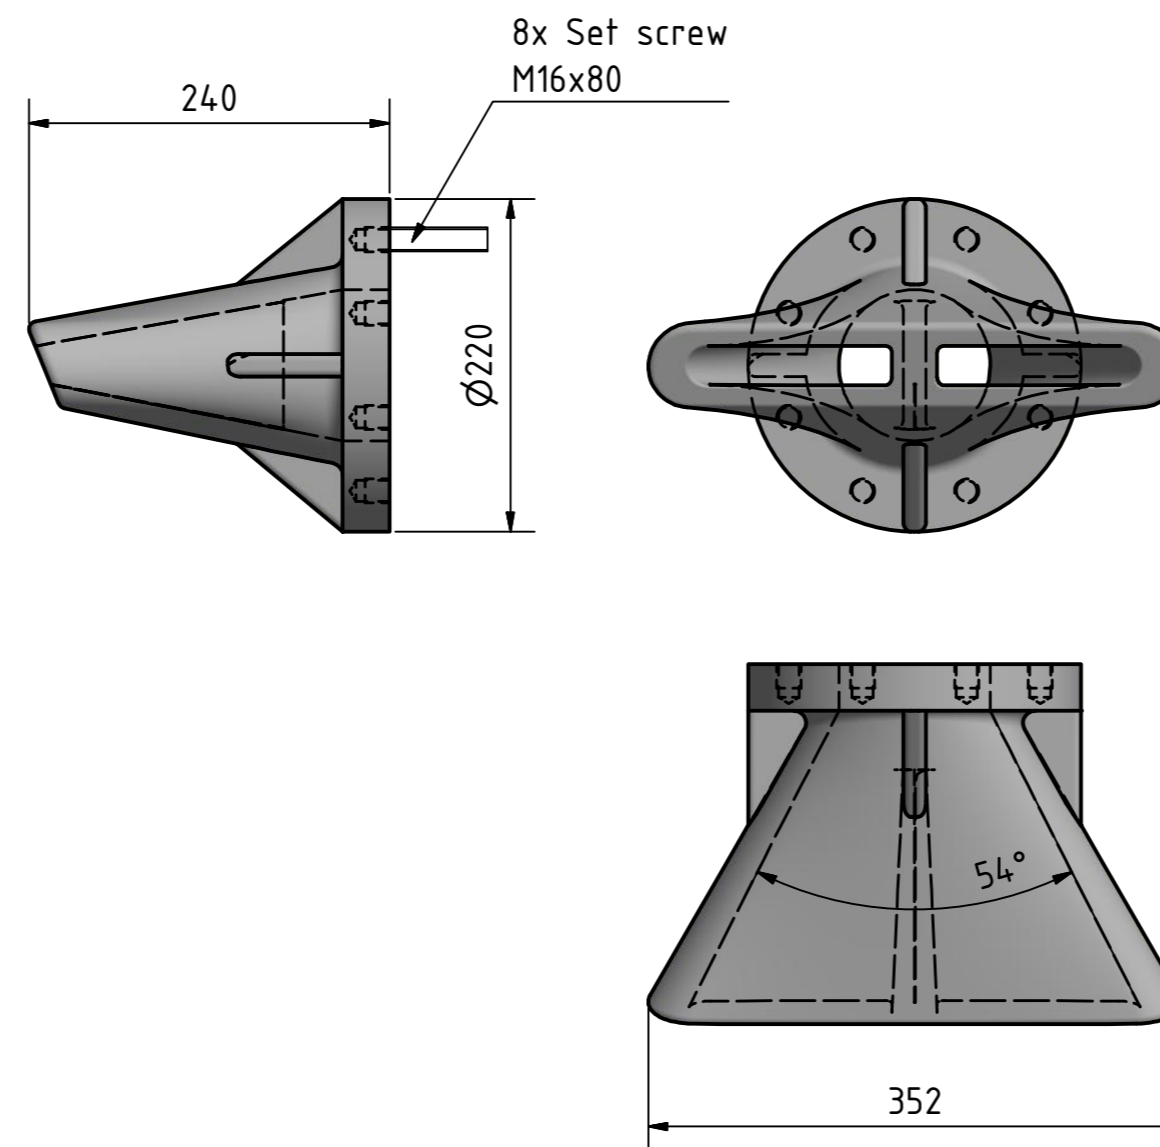

Installation

A: Box installed like drawn.
B: Box installed mirrored.

A: 250 bis 380
B: 100 bis 220

Fan jet angle nozzle

Fan jet blow nozzle

WDS II (Changeable nozzle system II)

Fan jet blow- a. Fan jet angle nozzle
with conection -pipe and -box